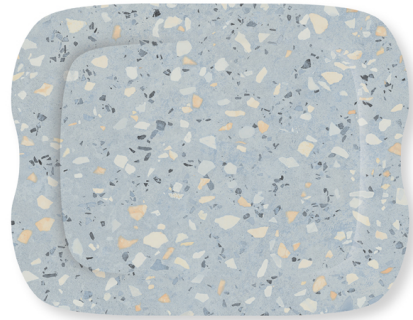

TECHNICAL INFORMATION

Articlenumber	CTD.094115
Color	Terrazzo
Height	25 mm
Width	360 mm
Length	460 mm
Weight	510 g
Material	FSC® certified paper
Pieces per box	25
Ean piece	25

PRODUCT INFORMATION

Sorry, description not available right now.