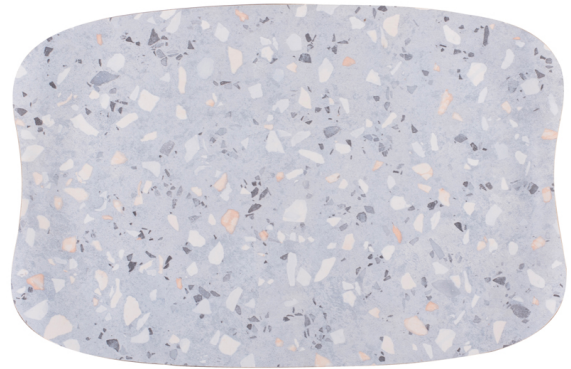

## TECHNICAL INFORMATION

Articlenumber	CTD.091115
Color	Terrazzo
Height	21 mm
Width	210 mm
Length	320 mm
Weight	175 g
Material	FSC® certified paper
Pieces per box	25
Ean piece	25