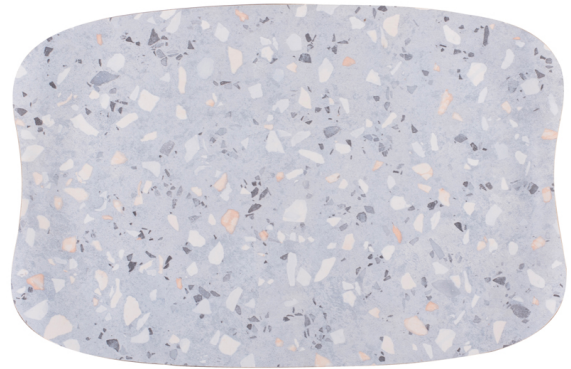

TECHNICAL INFORMATION

| | |
|----------------|----------------------|
| Articlenumber | CTD.091115 |
| Color | Terrazzo |
| Height | 21 mm |
| Width | 210 mm |
| Length | 320 mm |
| Weight | 175 g |
| Material | FSC® certified paper |
| Pieces per box | 25 |
| Ean piece | 25 |