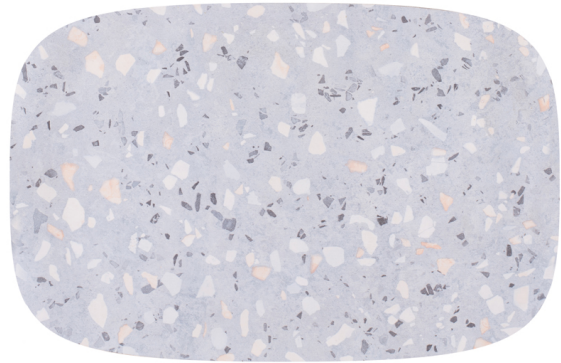

## TECHNICAL INFORMATION

Articlenumber	CTD.090115
Color	Terrazzo
Height	21 mm
Width	210 mm
Length	320 mm
Weight	177 g
Material	FSC® certified paper
Pieces per box	25
Ean piece	25