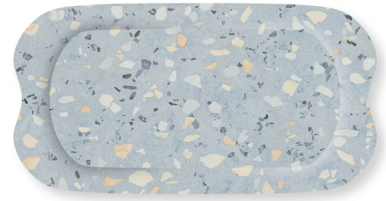

TECHNICAL INFORMATION

Articlenumber	CTD.066115
Color	Terrazzo
Height	25 mm
Width	220 mm
Length	420 mm
Weight	300 g
Material	FSC® certified paper
Pieces per box	25
Ean piece	25

PRODUCT INFORMATION

Sorry, description not available right now.