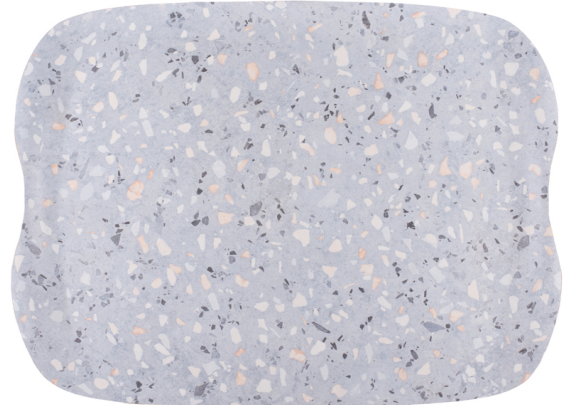

TECHNICAL INFORMATION

Articlenumber	CTD.062115
Color	Terrazzo
Height	25 mm
Width	320 mm
Length	420 mm
Weight	420 g
Material	FSC® certified paper
Pieces per box	25
Ean piece	25

PRODUCT INFORMATION

Sorry, description not available right now.