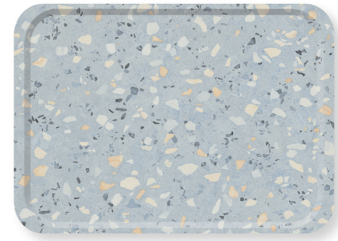

TECHNICAL INFORMATION

Articlenumber	CTD.015115
Color	Terrazzo
Height	19 mm
Width	265 mm
Length	370 mm
Weight	270 g
Material	FSC® certified paper
Pieces per box	25
Ean piece	25

PRODUCT INFORMATION

Sorry, description not available right now.