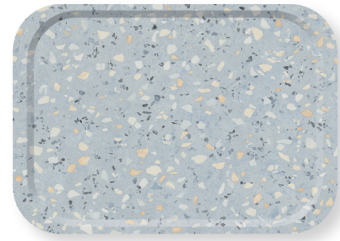

TECHNICAL INFORMATION

Articlenumber	CTD.006115
Color	Terrazzo
Height	19 mm
Width	265 mm
Length	375 mm
Weight	280 g
Material	FSC® certified paper
Pieces per box	25
Ean piece	25

PRODUCTINFORMATION

Sorry, description not available right now.