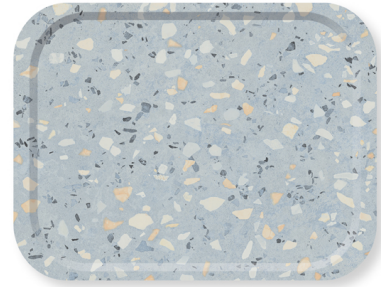

## TECHNICAL INFORMATION

Articlenumber	CTD.005115
Color	Terrazzo
Height	23 mm
Width	320 mm
Length	420 mm
Weight	405 g
Material	FSC® certified paper
Pieces per box	25
Ean piece	25