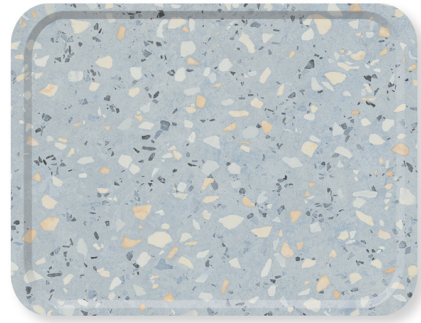

TECHNICAL INFORMATION

Articlenumber	CTD.003115
Color	Terrazzo
Height	23 mm
Width	360 mm
Length	470 mm
Weight	560 g
Material	FSC® certified paper
Pieces per box	25
Ean piece	25

PRODUCT INFORMATION

Sorry, description not available right now.