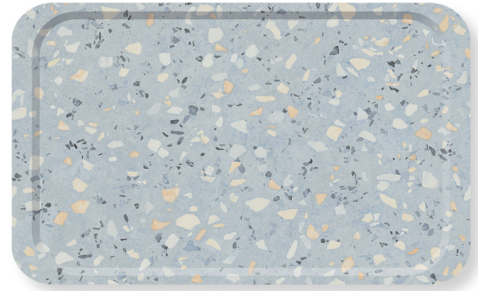

TECHNICAL INFORMATION

Articlenumber	CTD.002115
Color	Terrazzo
Height	25 mm
Width	325 mm
Length	530 mm
Weight	650 g
Material	FSC® certified paper
Pieces per box	25
Ean piece	25

PRODUCT INFORMATION

Sorry, description not available right now.