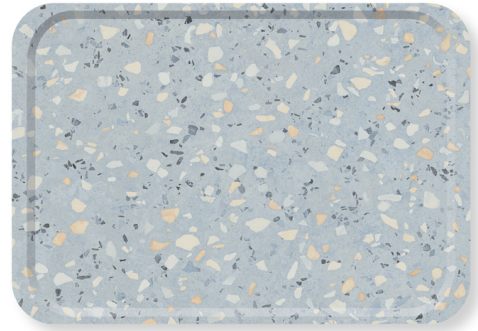

TECHNICAL INFORMATION

Articlenumber	CTD.001115
Color	Terrazzo
Height	25 mm
Width	370 mm
Length	530 mm
Weight	710 g
Material	FSC® certified paper
Pieces per box	25
Ean piece	25

PRODUCT INFORMATION

Sorry, description not available right now.