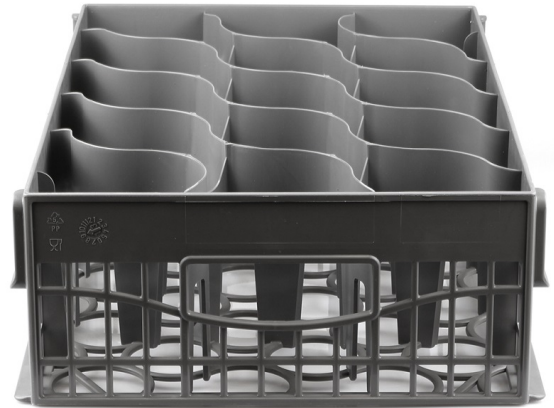

TECHNICAL INFORMATION

Articlenumber	ALO.010700
Color	Grey
Height	115 mm
Width	275 mm
Length	380 mm
Pieces per box	1
Ean piece	1

PRODUCT INFORMATION

Sorry, description not available right now.